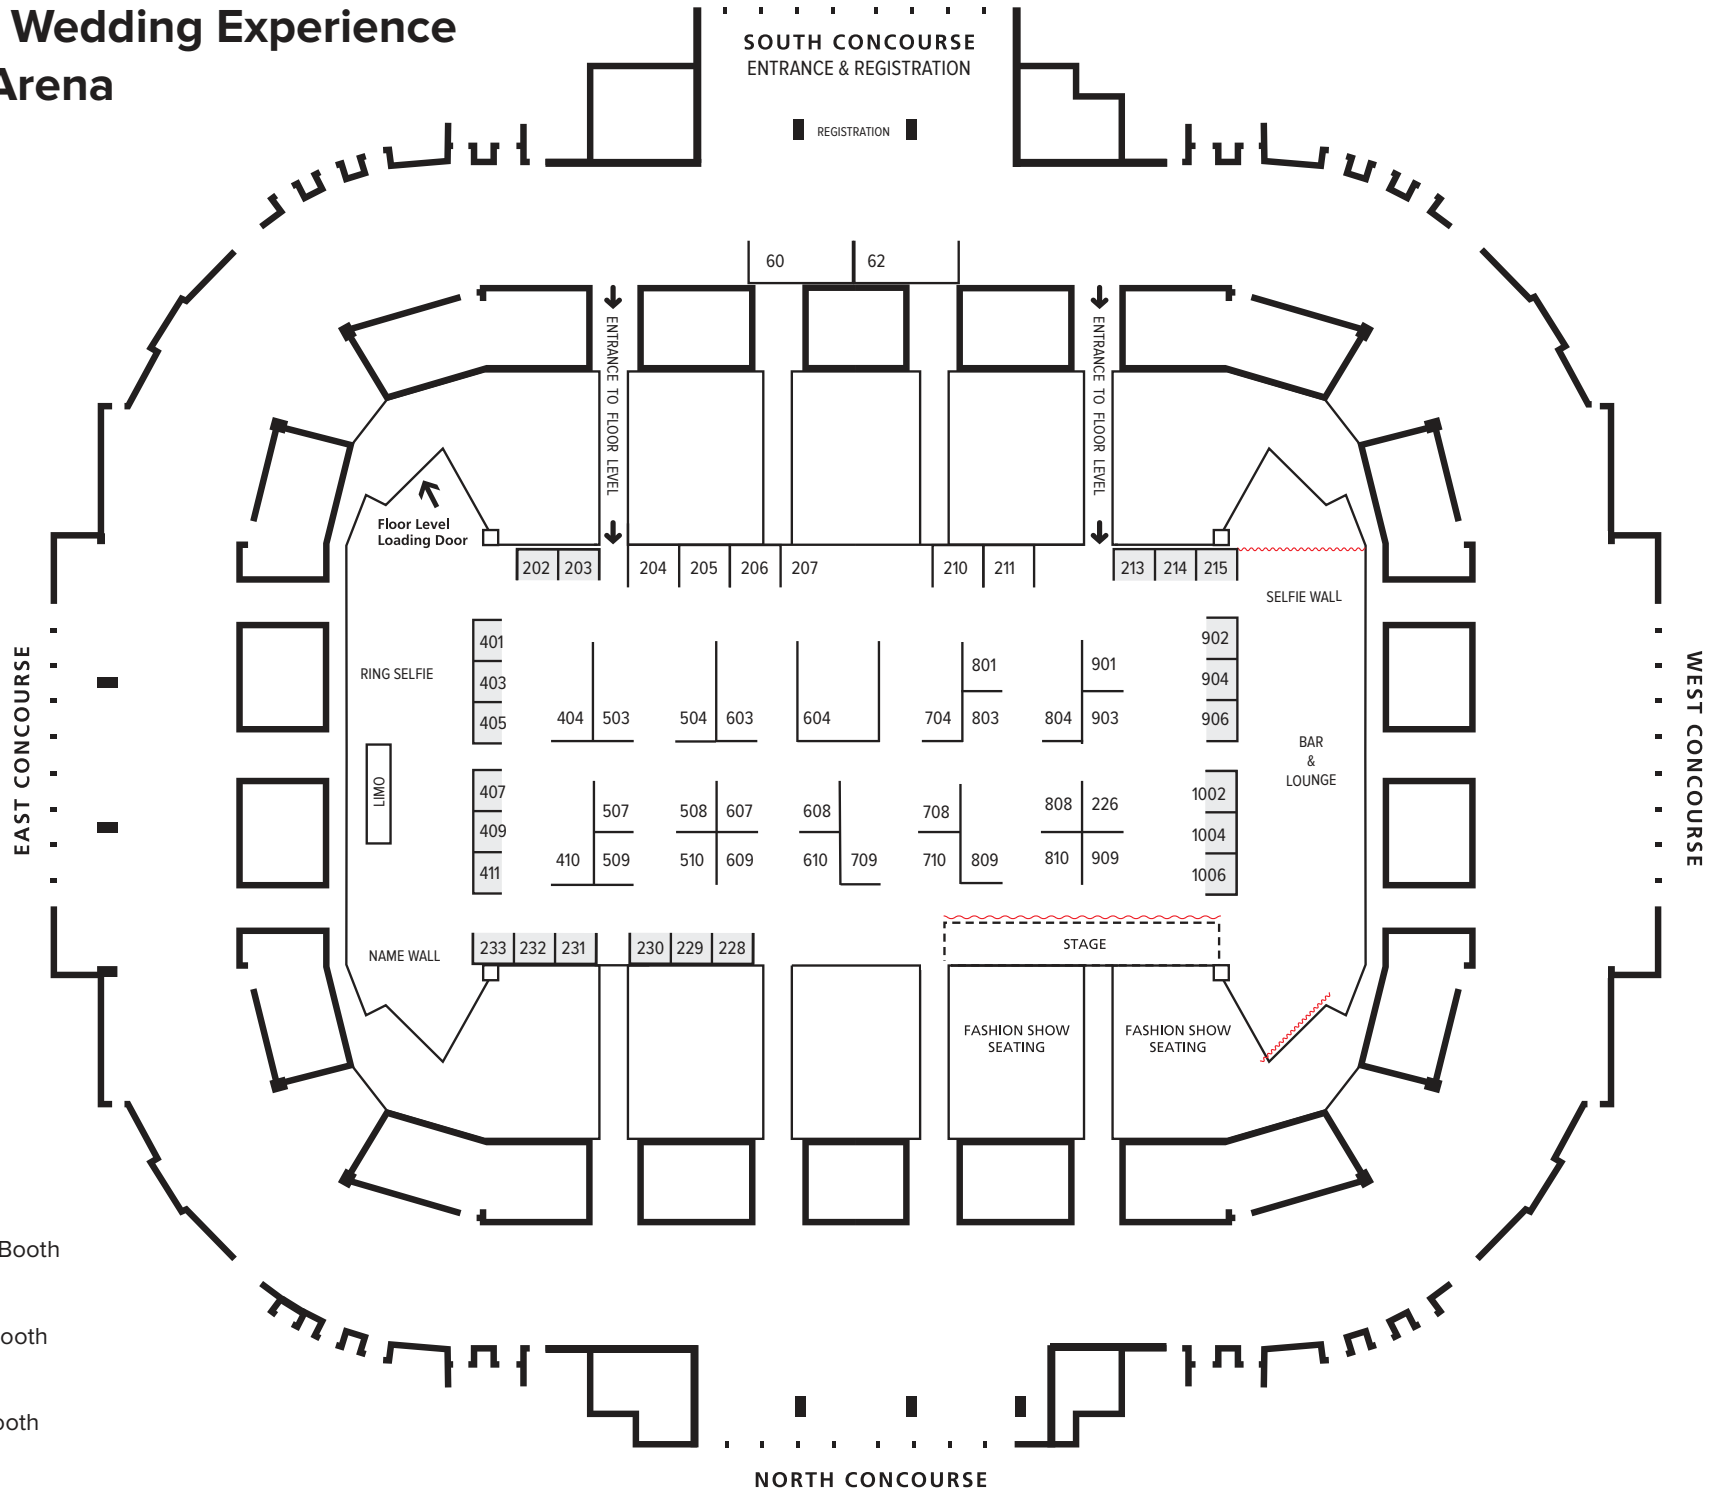

Washington Wedding Experience

EagleBank Arena

Floor Plan

-  8 x 20 Double Booth
-  8 x 10 Exhibit Booth
-  6 x 8 Exhibit Booth